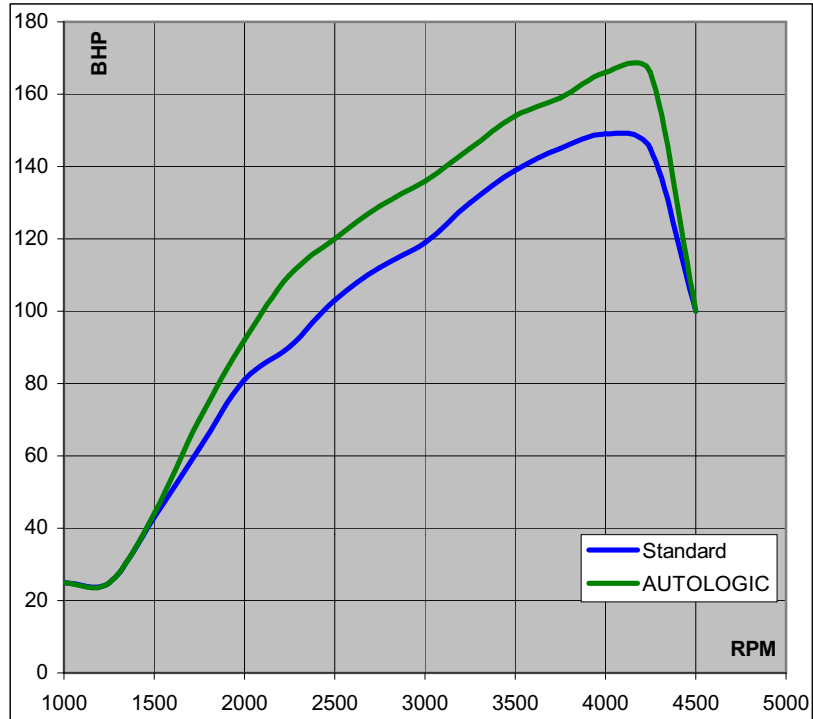

AUTOLOGIC PERFORMANCE TUNES

BMW E46 320D

More Torque -- Smoother Power Delivery – Faster Throttle Response

POWER

Standard Max Power
149 BHP

AUTOLOGIC® Max
Power 165 BHP

TORQUE

Standard Max
Torque 218 lbft at
2719 rpm

Autologic Max
Torque 258 lbft at
2439 rpm